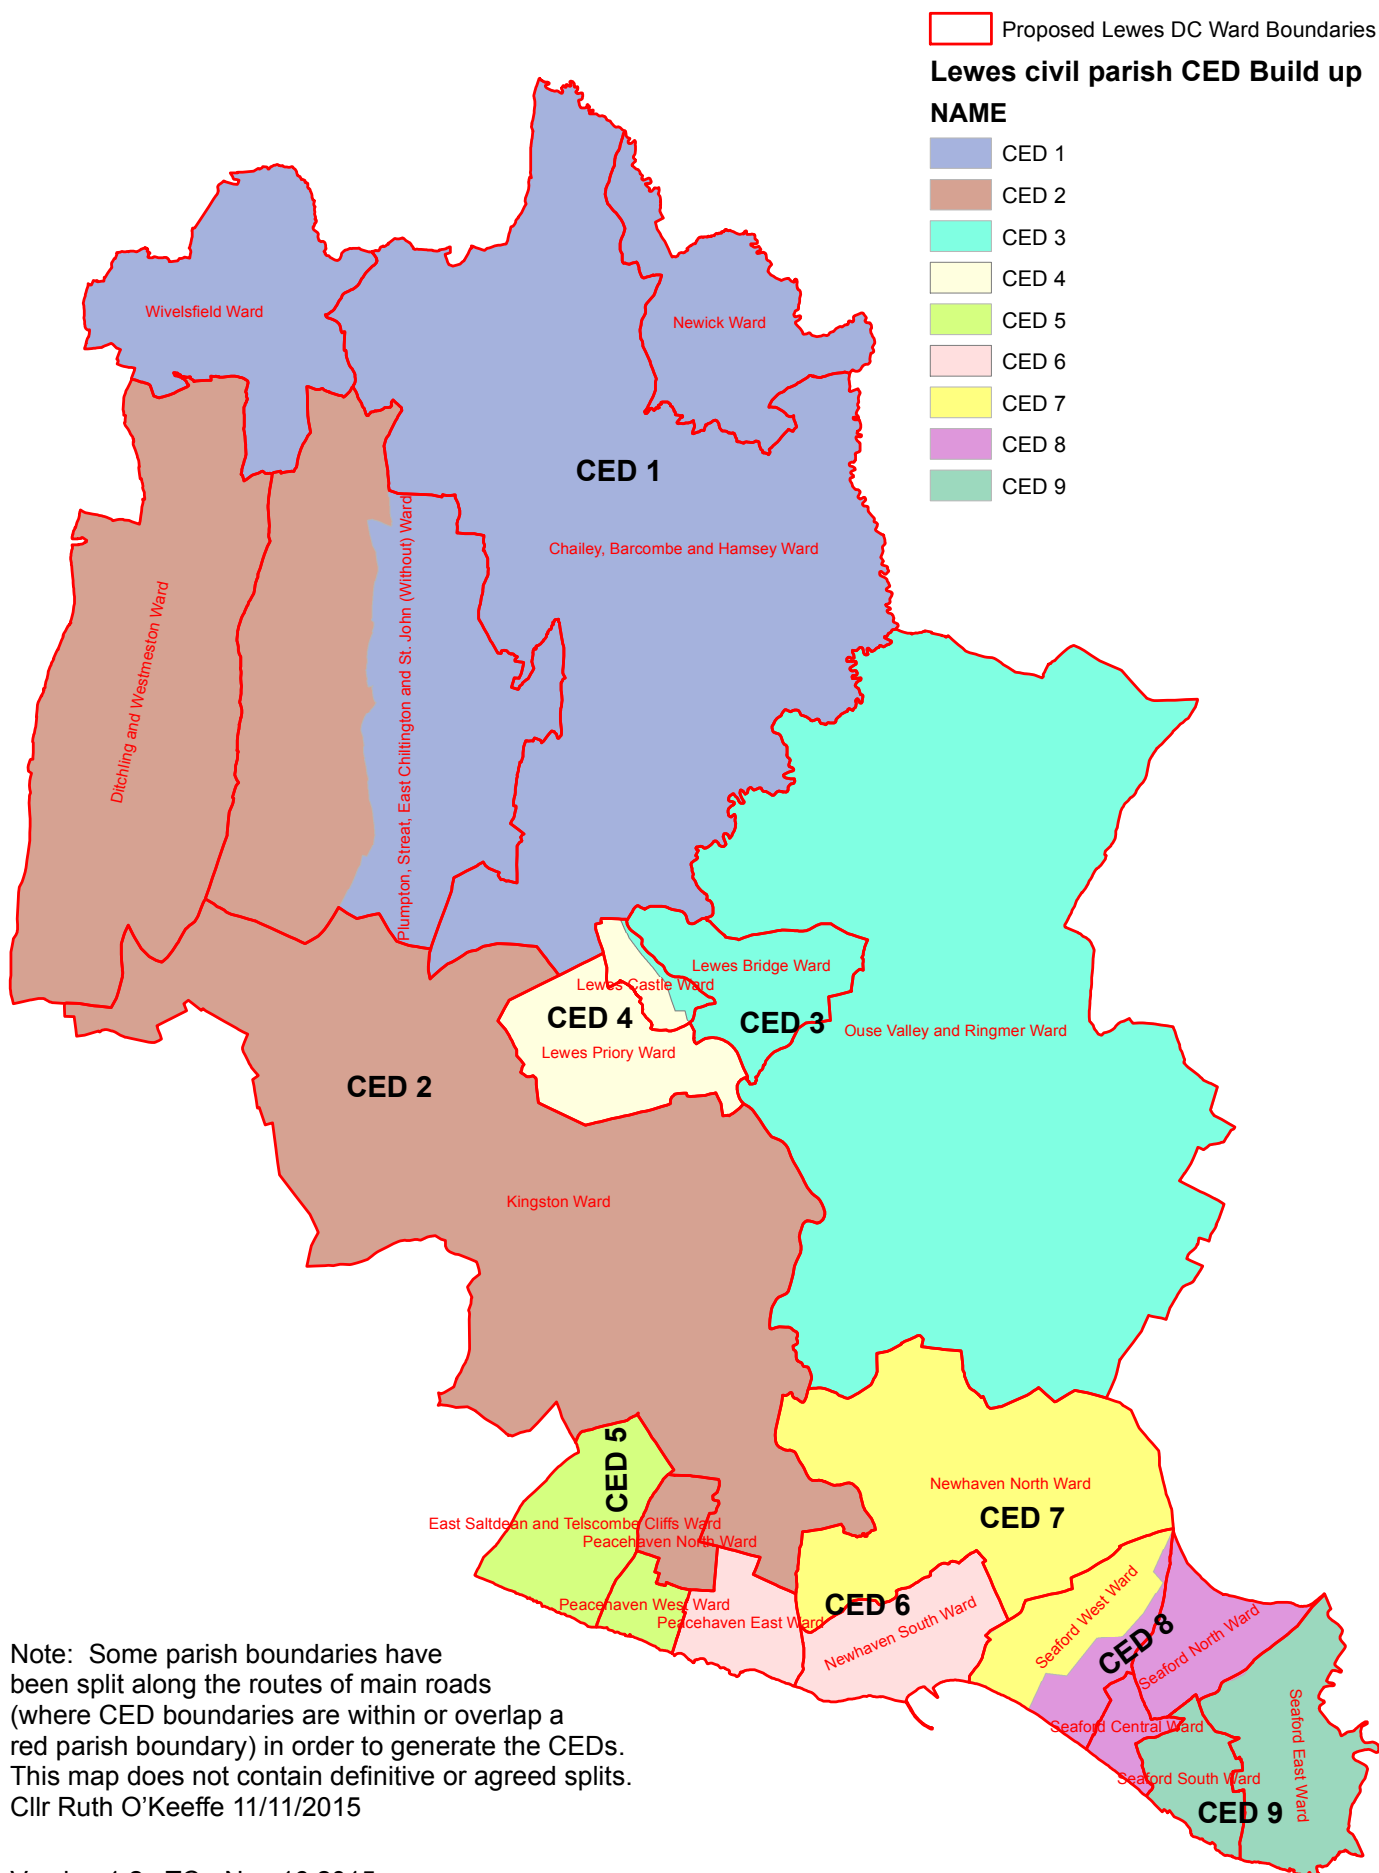

Lewes DC – Proposed CEDs mapped with existing CEDs

Note: Some parish boundaries have been split along the routes of main roads (where CED boundaries are within or overlap a red parish boundary) in order to generate the CEDs. This map does not contain definitive or agreed splits.
 Cllr Ruth O'Keeffe 11/11/2015

Version 1.2a TC - Nov 16 2015

(c) Crown copyright - All rights reserved. 100019601, 2015.

Lewes DC – Proposed CEDs mapped with proposed wards

Note: Some parish boundaries have been split along the routes of main roads (where CED boundaries are within or overlap a red parish boundary) in order to generate the CEDs. This map does not contain definitive or agreed splits.
 Cllr Ruth O’Keeffe 11/11/2015

Version 1.2a TC - Nov 16 2015

(c) Crown copyright - All rights reserved. 100019601, 2015.