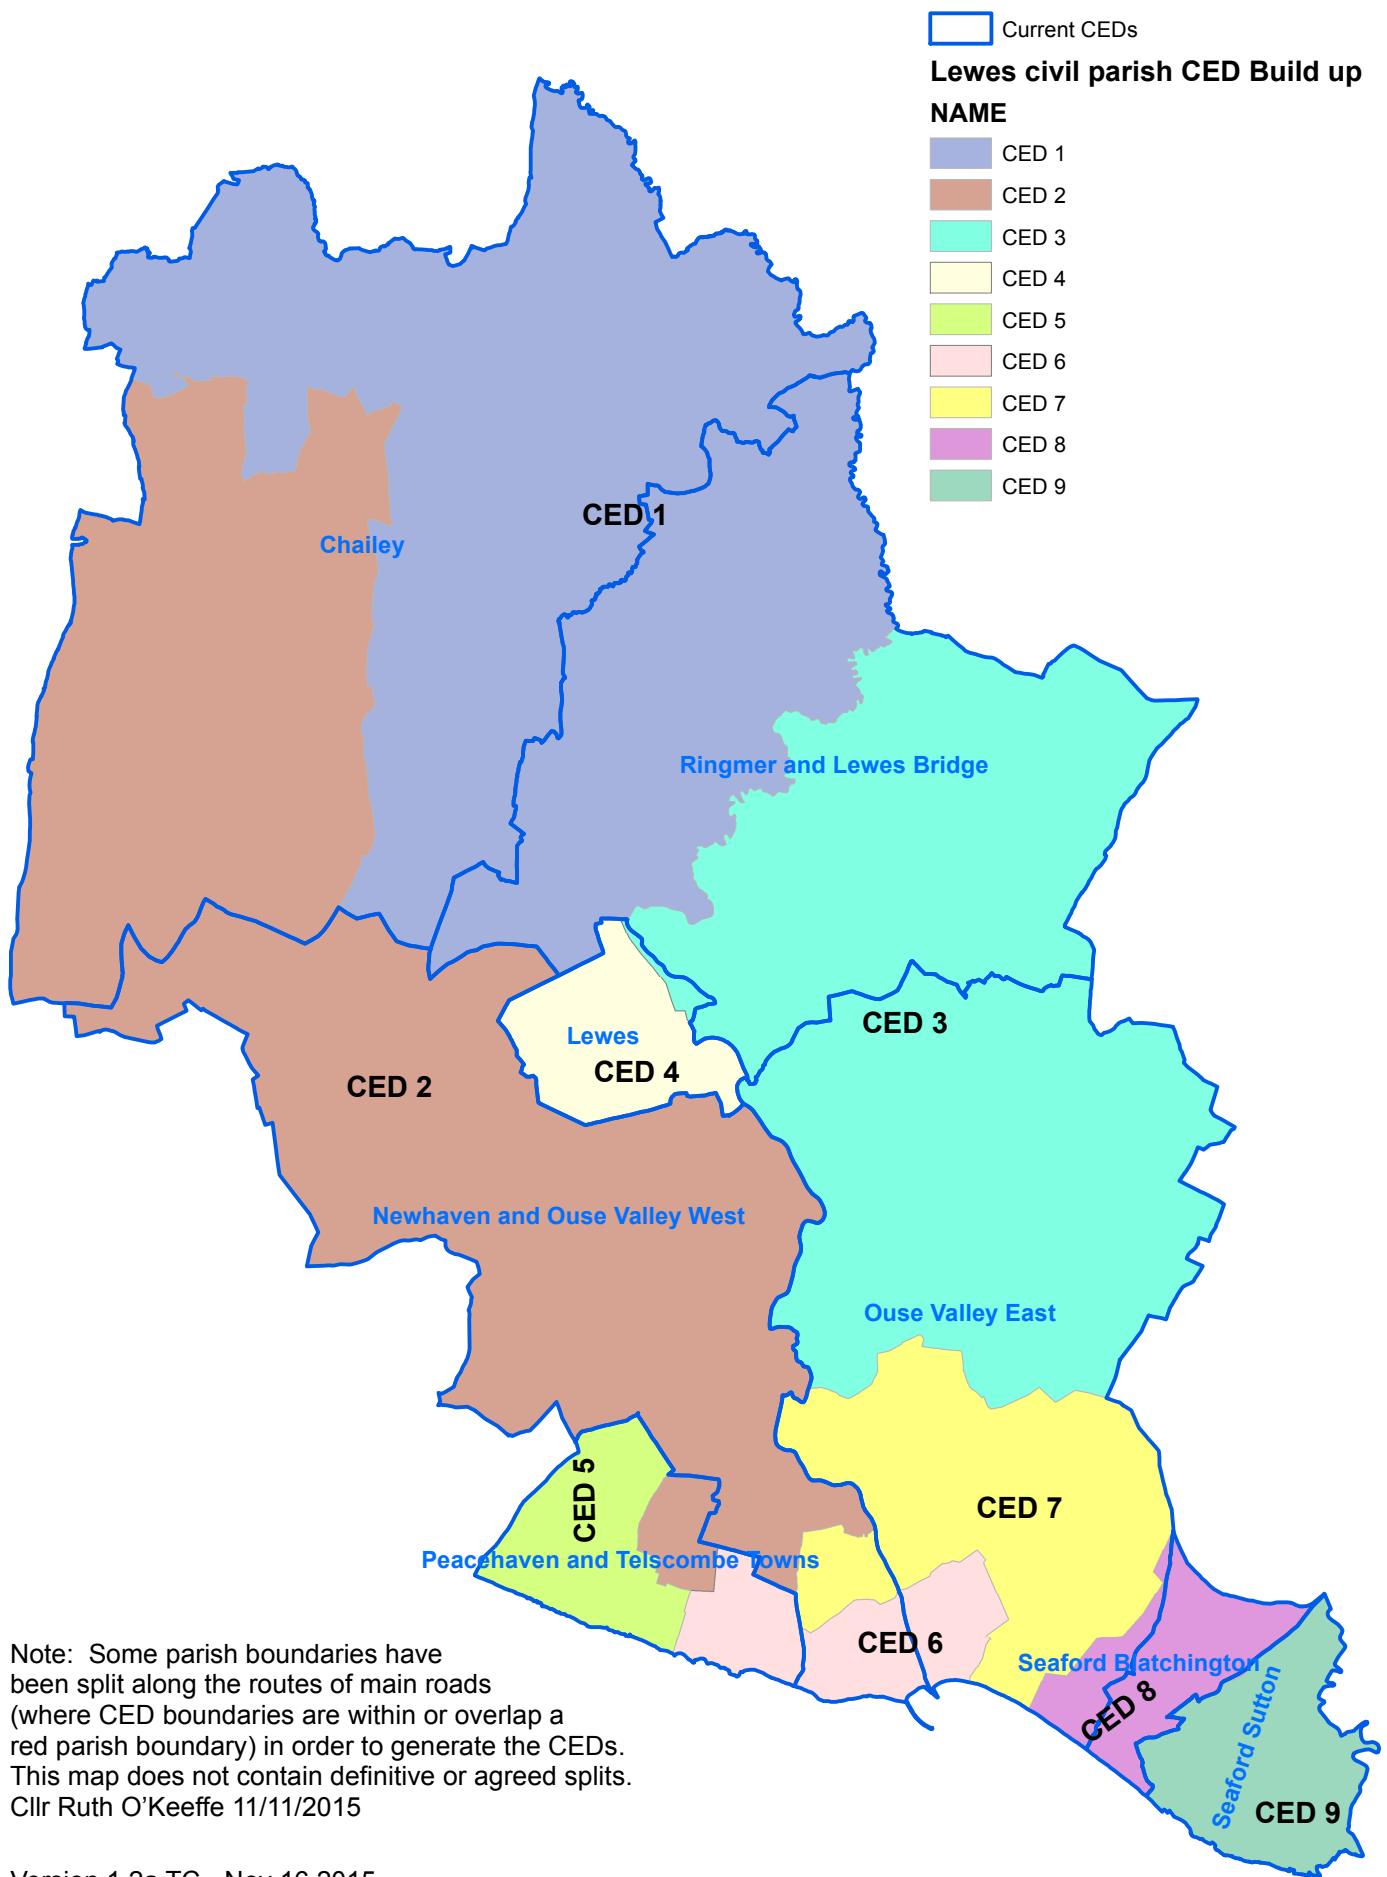

Lewes DC – Proposed CEDs mapped with existing CEDs

Note: Some parish boundaries have been split along the routes of main roads (where CED boundaries are within or overlap a red parish boundary) in order to generate the CEDs. This map does not contain definitive or agreed splits.
 Cllr Ruth O'Keeffe 11/11/2015

Version 1.2a TC - Nov 16 2015

(c) Crown copyright - All rights reserved. 100019601, 2015.

Lewes DC – Proposed CEDs mapped with proposed wards

Note: Some parish boundaries have been split along the routes of main roads (where CED boundaries are within or overlap a red parish boundary) in order to generate the CEDs. This map does not contain definitive or agreed splits.
 Cllr Ruth O’Keeffe 11/11/2015

Version 1.2a TC - Nov 16 2015

(c) Crown copyright - All rights reserved. 100019601, 2015.